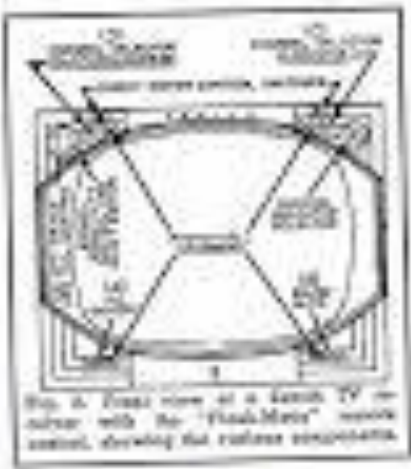

A large, thick black L-shaped graphic that frames the central text. It starts at the top-left corner, goes right, then down, then right again, and finally down to the bottom-right corner.

TRENDS IN HOME AUTOMATION

In many cases these units are furnished with the set, but, they can be installed by any service technician.

Fig. 2. Front view of a remote TV control with the "Flash-Matic" remote control, showing the various components.