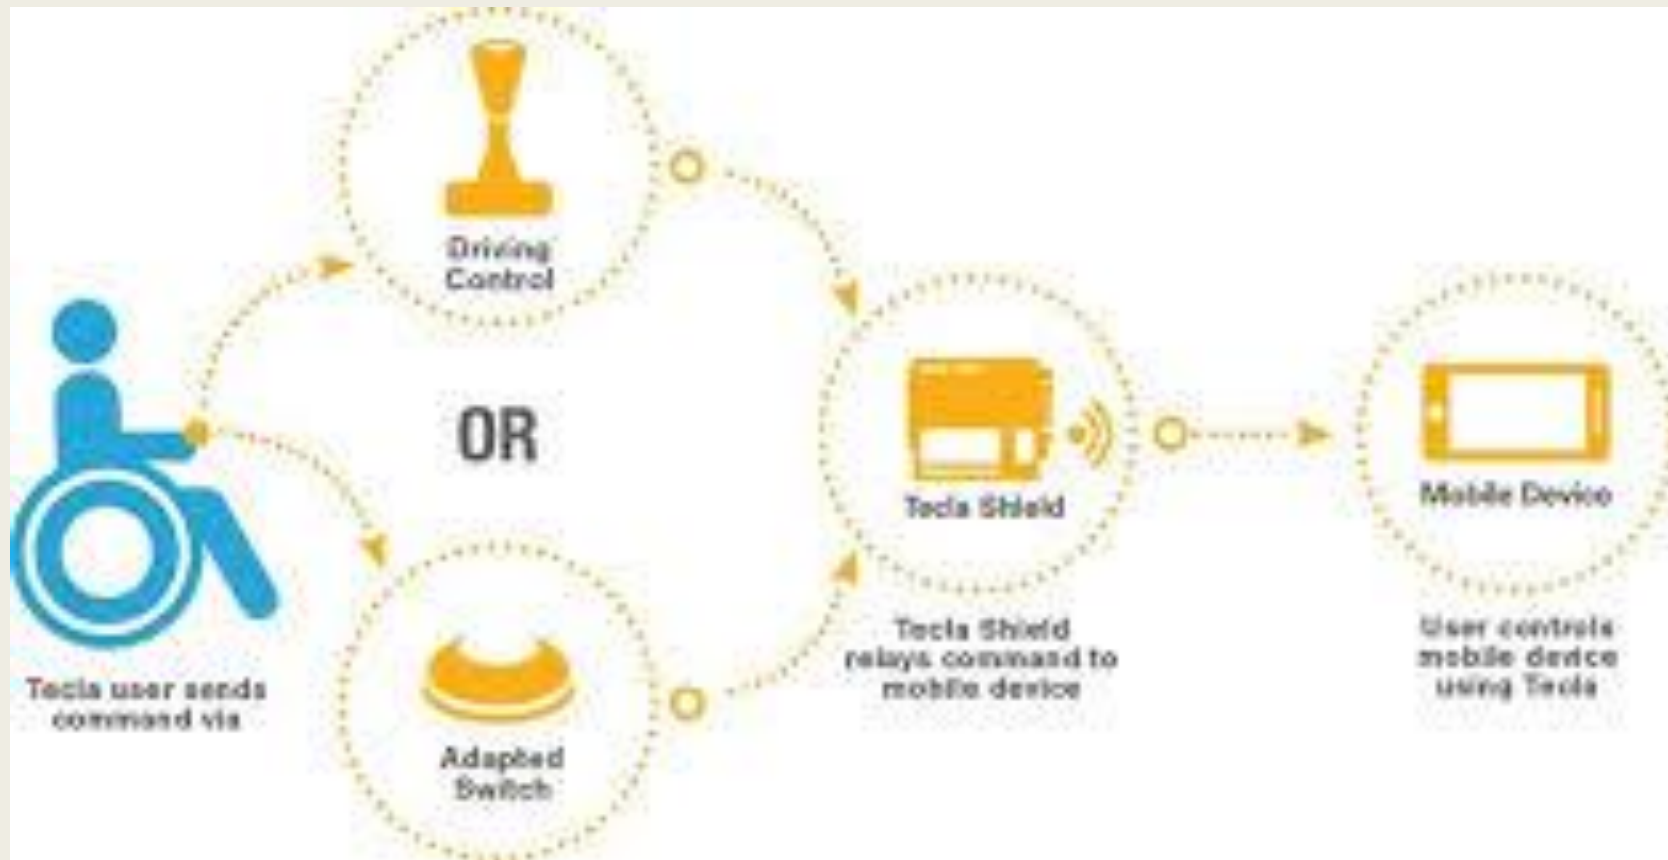

Echo Dot and Family

- Dot – add Echo capability throughout the home
- Remote / Mic – better voice recognition from distant rooms (without Echo Dot)

Echo Dash

- Wifi Connected buttons
- Direct way to order household products
- Compatible with Echo and Echo Dot

Wink and GE

WEMO and Phillips

Smart Phones

Smart Watches

Location Assistance

- GPS
- A-GPS (network assisted)
- RFID
- Web Cam Monitor
- Apps (Life360, Find My Friends, etc.)

Getting the Stuff

Questions?